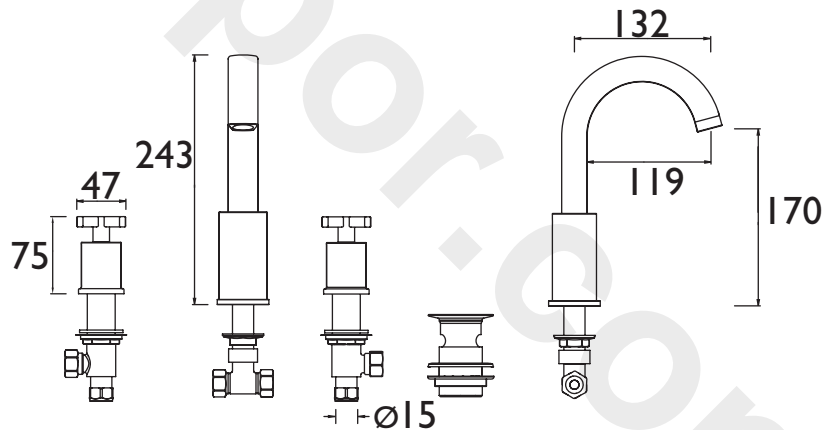

### Specification

<b>Product Type:</b>	Bathroom Taps
<b>Main Construction Material:</b>	Brass
<b>Mount Type:</b>	Deck
<b>Handle Type:</b>	Crosshead
<b>Connection Inlet:</b>	3/4" BSP threaded tail
<b>Connection Outlet:</b>	N/A
<b>Number of Tap Holes:</b>	3
<b>Valve/Cartridge Type:</b>	3/4 Ceramic Disc Valve - 1/4 Turn
<b>Plumbing System Requirements:</b>	Suitable for all plumbing systems
<b>Minimum Dynamic Pressure (bar):</b>	0.3 bar
<b>Maximum Dynamic Pressure (bar):</b>	5.0 bar
<b>Maximum Hot Water Temperature °C:</b>	60°C
<b>Maximum Static Pressure (bar):</b>	10 bar
<b>Flow Type:</b>	Single
<b>Isolation Included:</b>	No

### Dimensions (measurements in mm)